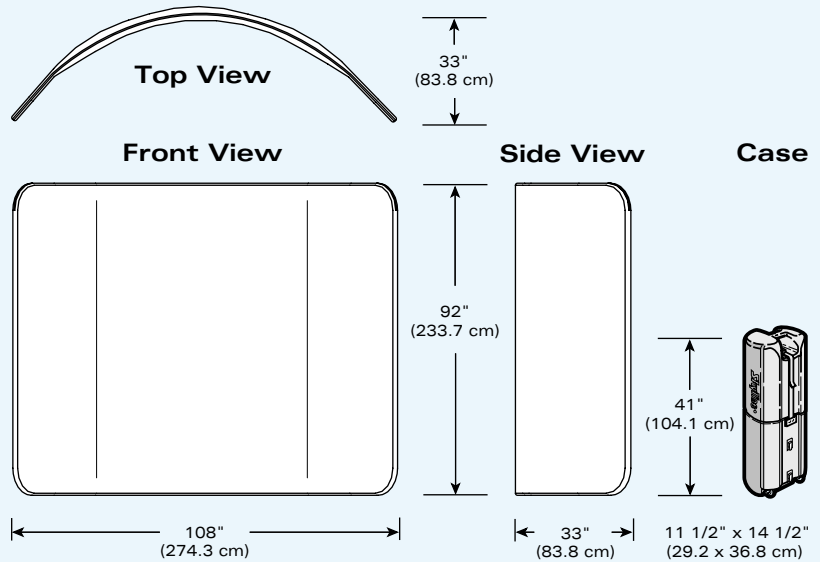

Regatta™ Fabric Display

Seamless, two-sided fabric graphics

exhibiting solutions

Regatta™ Display

Regatta fabric graphics are seamed around its perimeter giving you full, seamless graphics on both front and back!

Available as a 10' inline or convenient tabletop display, Regatta is a perfect marketing tool for your sales force.

Sturdy, yet lightweight, frame sections connect with ease. Fabric graphic simply slips over frame and zips shut. Each model packs in one case with wheels for easy transport.

Specifications

10' Inline Display

Weight: 51.0 lbs. (23.2 kg)
Includes case

Tabletop Display

Weight: 34.6 lbs. (15.7 kg)
Includes case