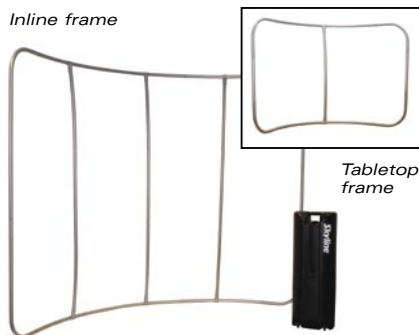

Regatta™ Fabric Display

Seamless, two-sided fabric graphics

exhibiting solutions

Regatta™ Display

Regatta fabric graphics are seamed around its perimeter giving you full, seamless graphics on both front and back!

Available as a 10' inline or convenient tabletop display, Regatta is a perfect marketing tool for your sales force.

Sturdy, yet lightweight, frame sections connect with ease. Fabric graphic simply slips over frame and zips shut. Each model packs in one case with wheels for easy transport.

Specifications

10' Inline Display

Weight: 51.0 lbs. (23.2 kg)
Includes case

Tabletop Display

Weight: 34.6 lbs. (15.7 kg)
Includes case